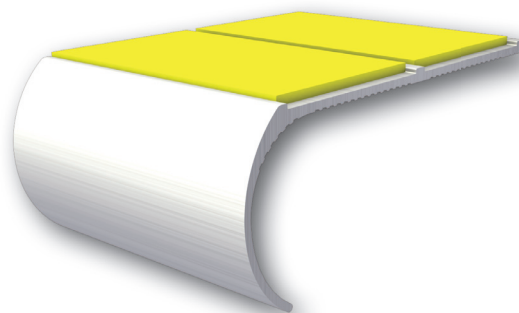

Data Sheet

SO-SL32

ALUMINIUM PROFILE

Description

SO-SL32 aluminium stair nosing is a bullnose, double channel profile with a 3.5mm gauge for use with vinyl, lino and lightweight carpet.

Slip resistant inserts available in a range of colours.

Specification

Profile Material: Aluminium Alloy
 Insert Material: Polyvinyl chloride (PVC)
 Insert Channels: 2
 Stair Profile: Bullnose
 Suitable For: Vinyl, Lino & Lightweight Carpet Tiles
 Stock Lengths: 2.5m & 3.2m

Dimensions

Tread: 93mm
 Riser: 34.6mm
 Gauge: 3.5mm

Insert Colours

Colours shown are for guidance only, please request a sample for accurate colour matching. Additional colours available to order on request.