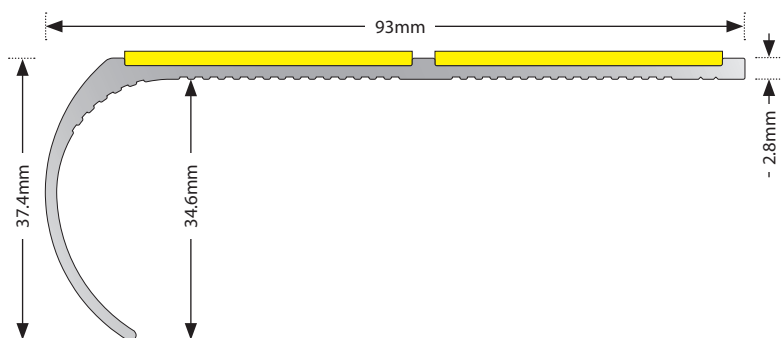

Data Sheet

SO-SL32

ALUMINIUM PROFILE

Description

SO-SL32 aluminium stair nosing is a bullnose, double channel profile with a 3.5mm gauge for use with vinyl, lino and lightweight carpet.

Slip resistant inserts available in a range of colours.

Specification

Profile Material: Aluminium Alloy
 Insert Material: Polyvinyl chloride (PVC)
 Insert Channels: 2
 Stair Profile: Bullnose
 Suitable For: Vinyl, Lino & Lightweight Carpet Tiles
 Stock Lengths: 2.5m & 3.2m

Dimensions

Tread: 93mm
 Riser: 34.6mm
 Gauge: 3.5mm

Insert Colours

Colours shown are for guidance only, please request a sample for accurate colour matching. Additional colours available to order on request.