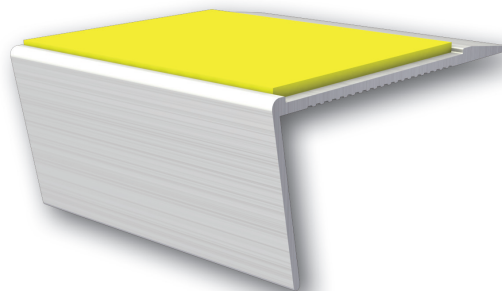

Data Sheet

SO-SL15

ALUMINIUM PROFILE

Description

SO-SL15 aluminium stair nosing is a rake back, single channel profile with a 3.5mm gauge and ramp edge for use with vinyl, lino or no floor coverings.

Slip resistant inserts available in a range of colours.

Specification

Profile Material: Aluminium Alloy
 Insert Material: Polyvinyl chloride (PVC)
 Insert Channels: 1
 Stair Profile: Rake Back
 Suitable For: Vinyl, Lino or No Floor Coverings
 Stock Lengths: 2.5m & 3.2m

Dimensions

Tread: 70mm
 Riser: 29.2mm
 Gauge: 3.5mm

Insert Colours

Colours shown are for guidance only, please request a sample for accurate colour matching. Additional colours available to order on request.