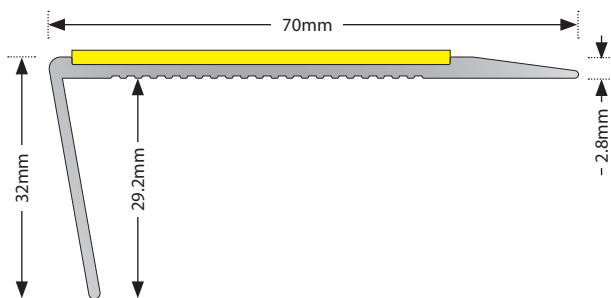

Data Sheet

SO-SL15

ALUMINIUM PROFILE

Description

SO-SL15 aluminium stair nosing is a rake back, single channel profile with a 3.5mm gauge and ramp edge for use with vinyl, lino or no floor coverings.

Slip resistant inserts available in a range of colours.

Specification

Profile Material: Aluminium Alloy
 Insert Material: Polyvinyl chloride (PVC)
 Insert Channels: 1
 Stair Profile: Rake Back
 Suitable For: Vinyl, Lino or No Floor Coverings
 Stock Lengths: 2.5m & 3.2m

Dimensions

Tread: 70mm
 Riser: 29.2mm
 Gauge: 3.5mm

Insert Colours

Colours shown are for guidance only, please request a sample for accurate colour matching. Additional colours available to order on request.