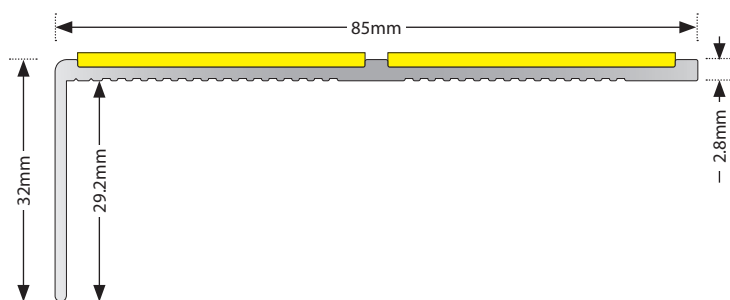

Data Sheet

SO-SL12

ALUMINIUM PROFILE

Description

SO-SL12 aluminium stair nosing is a square, double channel profile with a 3.5mm gauge for use with vinyl, lino and lightweight carpet.

Slip resistant inserts available in a range of colours.

Specification

Profile Material: Aluminium Alloy
 Insert Material: Polyvinyl chloride (PVC)
 Insert Channels: 2
 Stair Profile: Square Edge
 Suitable For: Vinyl, Lino & Lightweight Carpet Tiles
 Stock Lengths: 2.5m & 3.2m

Dimensions

Tread: 85mm
 Riser: 29.2mm
 Gauge: 3.5mm

Insert Colours

Colours shown are for guidance only, please request a sample for accurate colour matching. Additional colours available to order on request.