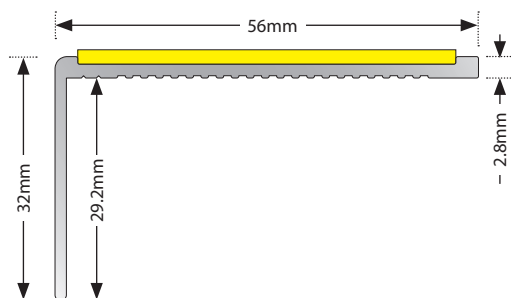

Data Sheet

SO-SL11

ALUMINIUM PROFILE

Description

SO-SL11 aluminium stair nosing is a square, single channel profile with a 3.5mm gauge for use with vinyl, lino and lightweight carpet.

Slip resistant inserts available in a range of colours.

Specification

Profile Material: Aluminium Alloy
 Insert Material: Polyvinyl chloride (PVC)
 Insert Channels: 1
 Stair Profile: Square Edge
 Suitable For: Vinyl, Lino & Lightweight Carpet Tiles
 Stock Lengths: 2.5m & 3.2m

Dimensions

Tread: 56mm
 Riser: 29.2mm
 Gauge: 3.5mm

Insert Colours

Colours shown are for guidance only, please request a sample for accurate colour matching. Additional colours available to order on request.